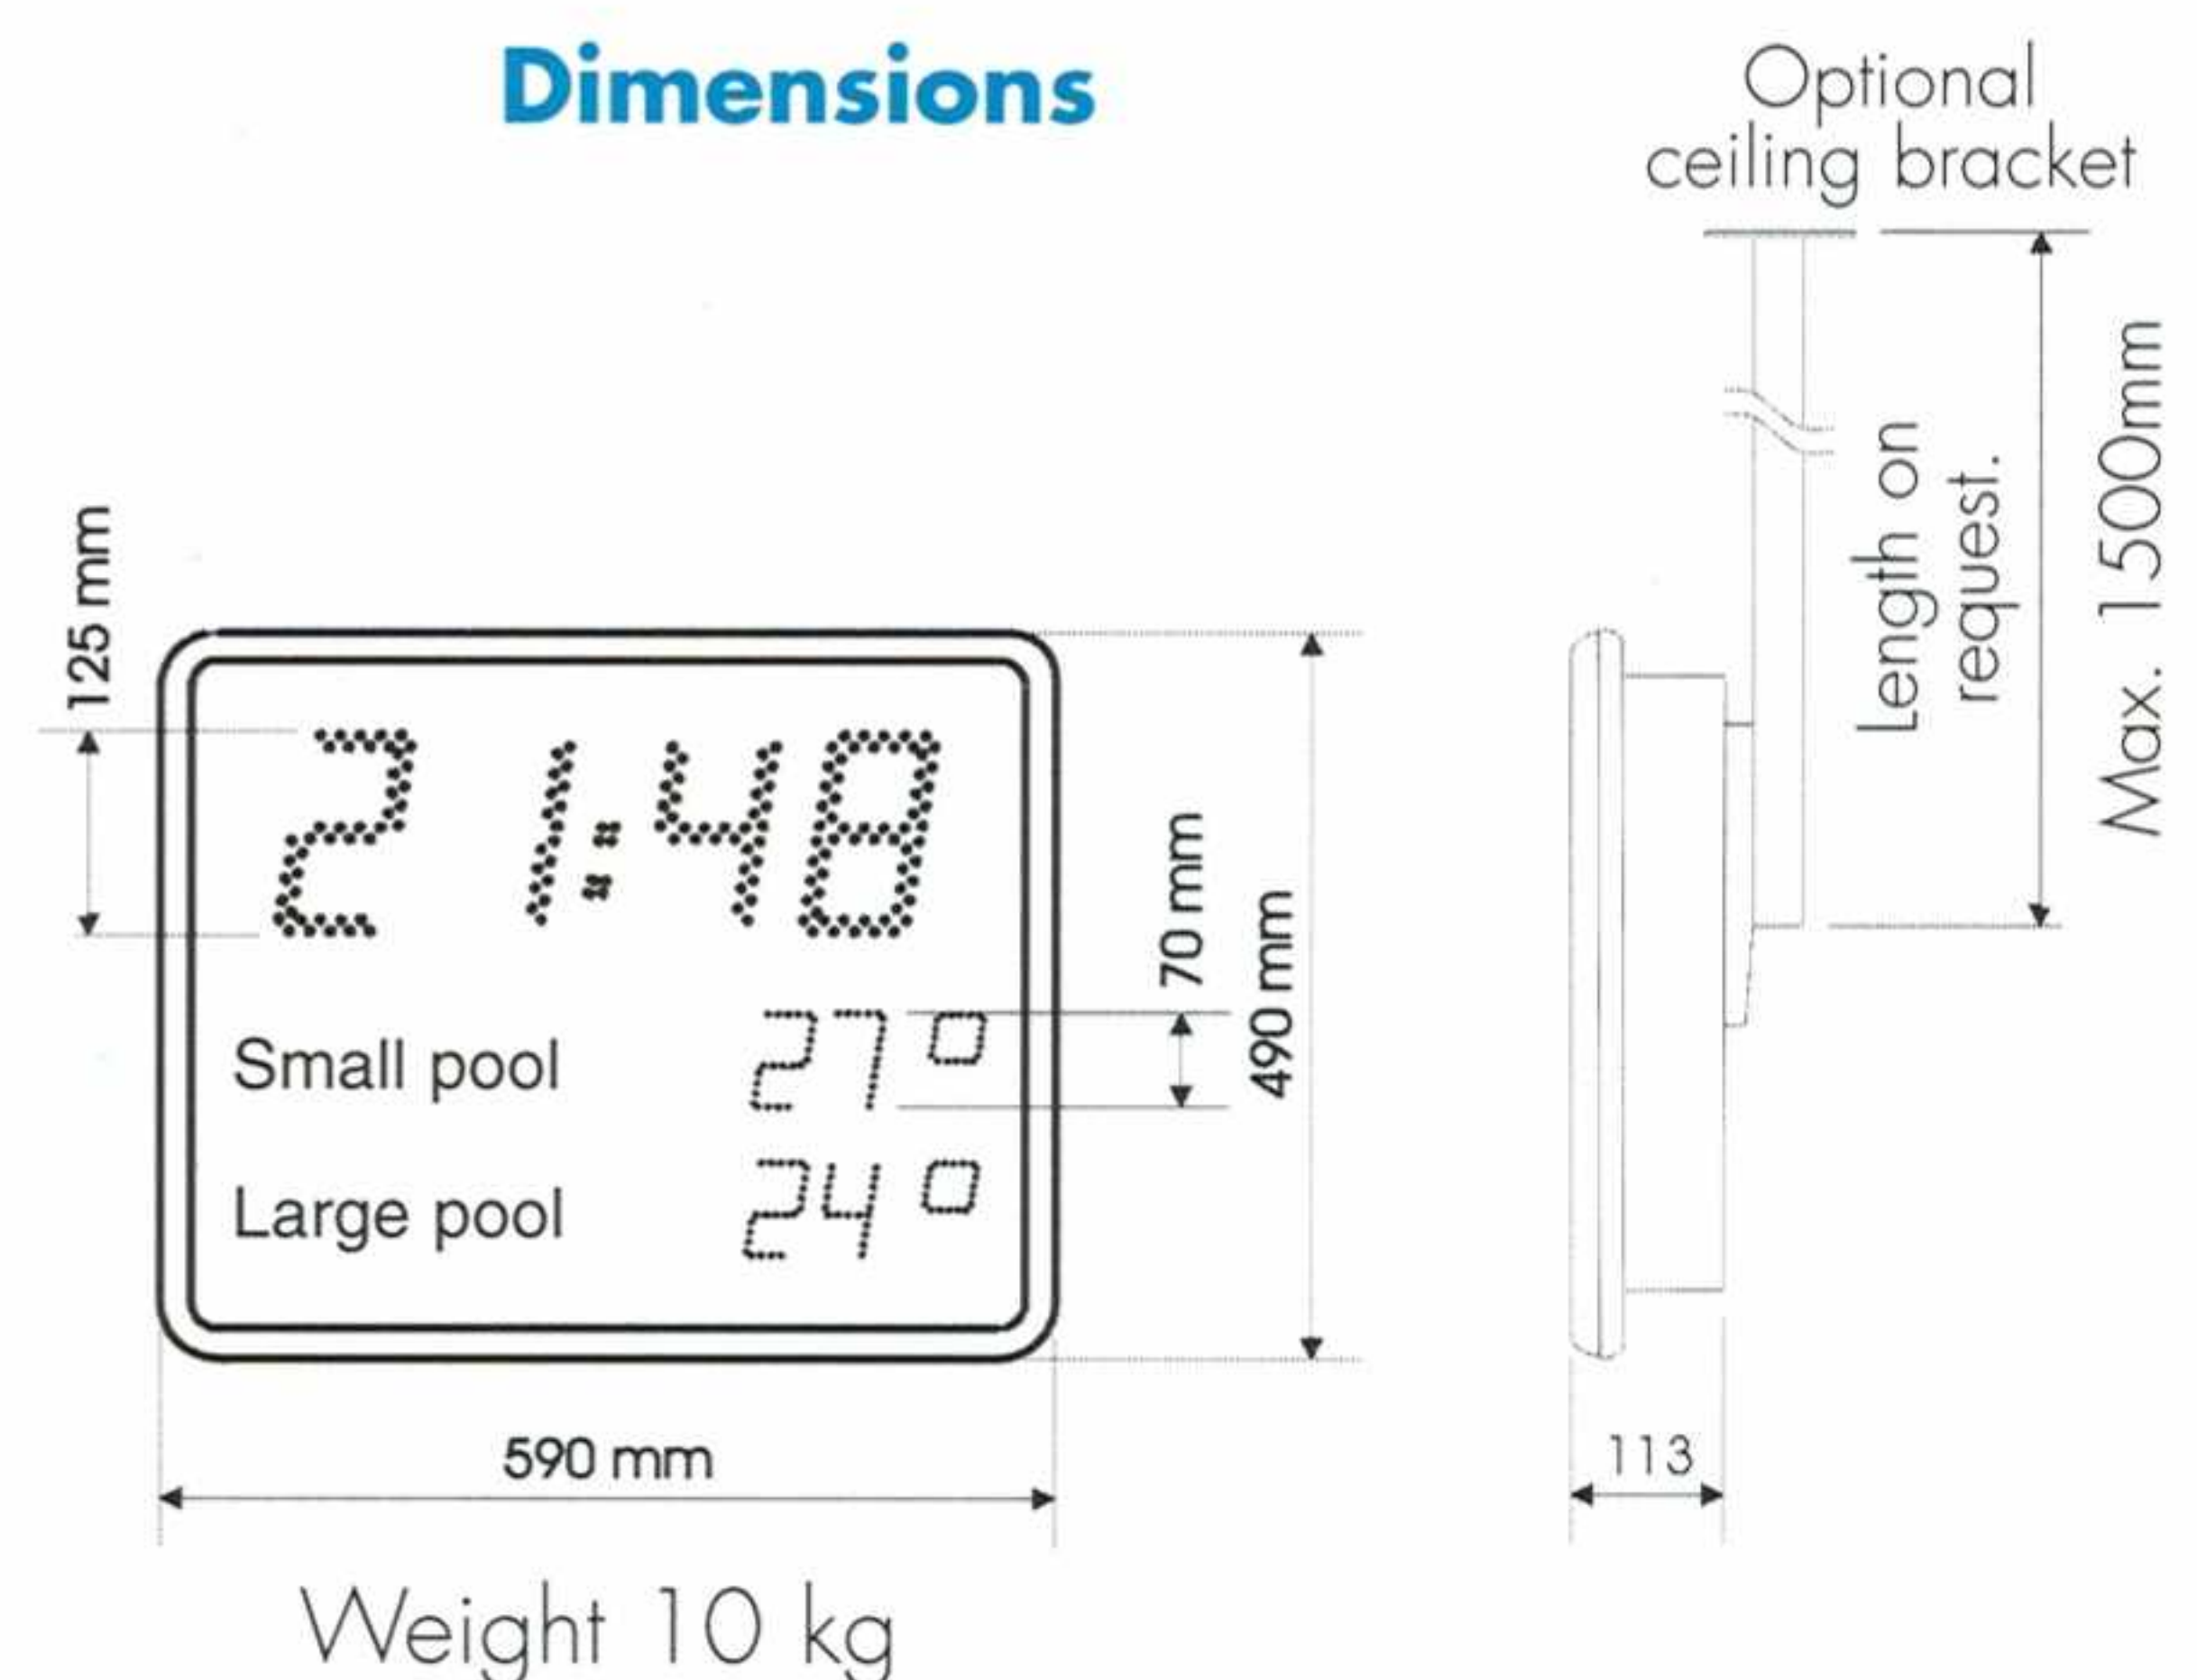

Dimensions

B.P. 1
49340 TREMENTINES
FRANCE

Tel. : 02 41 71 72 00
Fax : 02 41 71 72 02
www.bodet.com
E-mail : export@bodet.com

Because of the continuous development of Bodet equipment, details of the products described in this publication, are subject to change without notice.