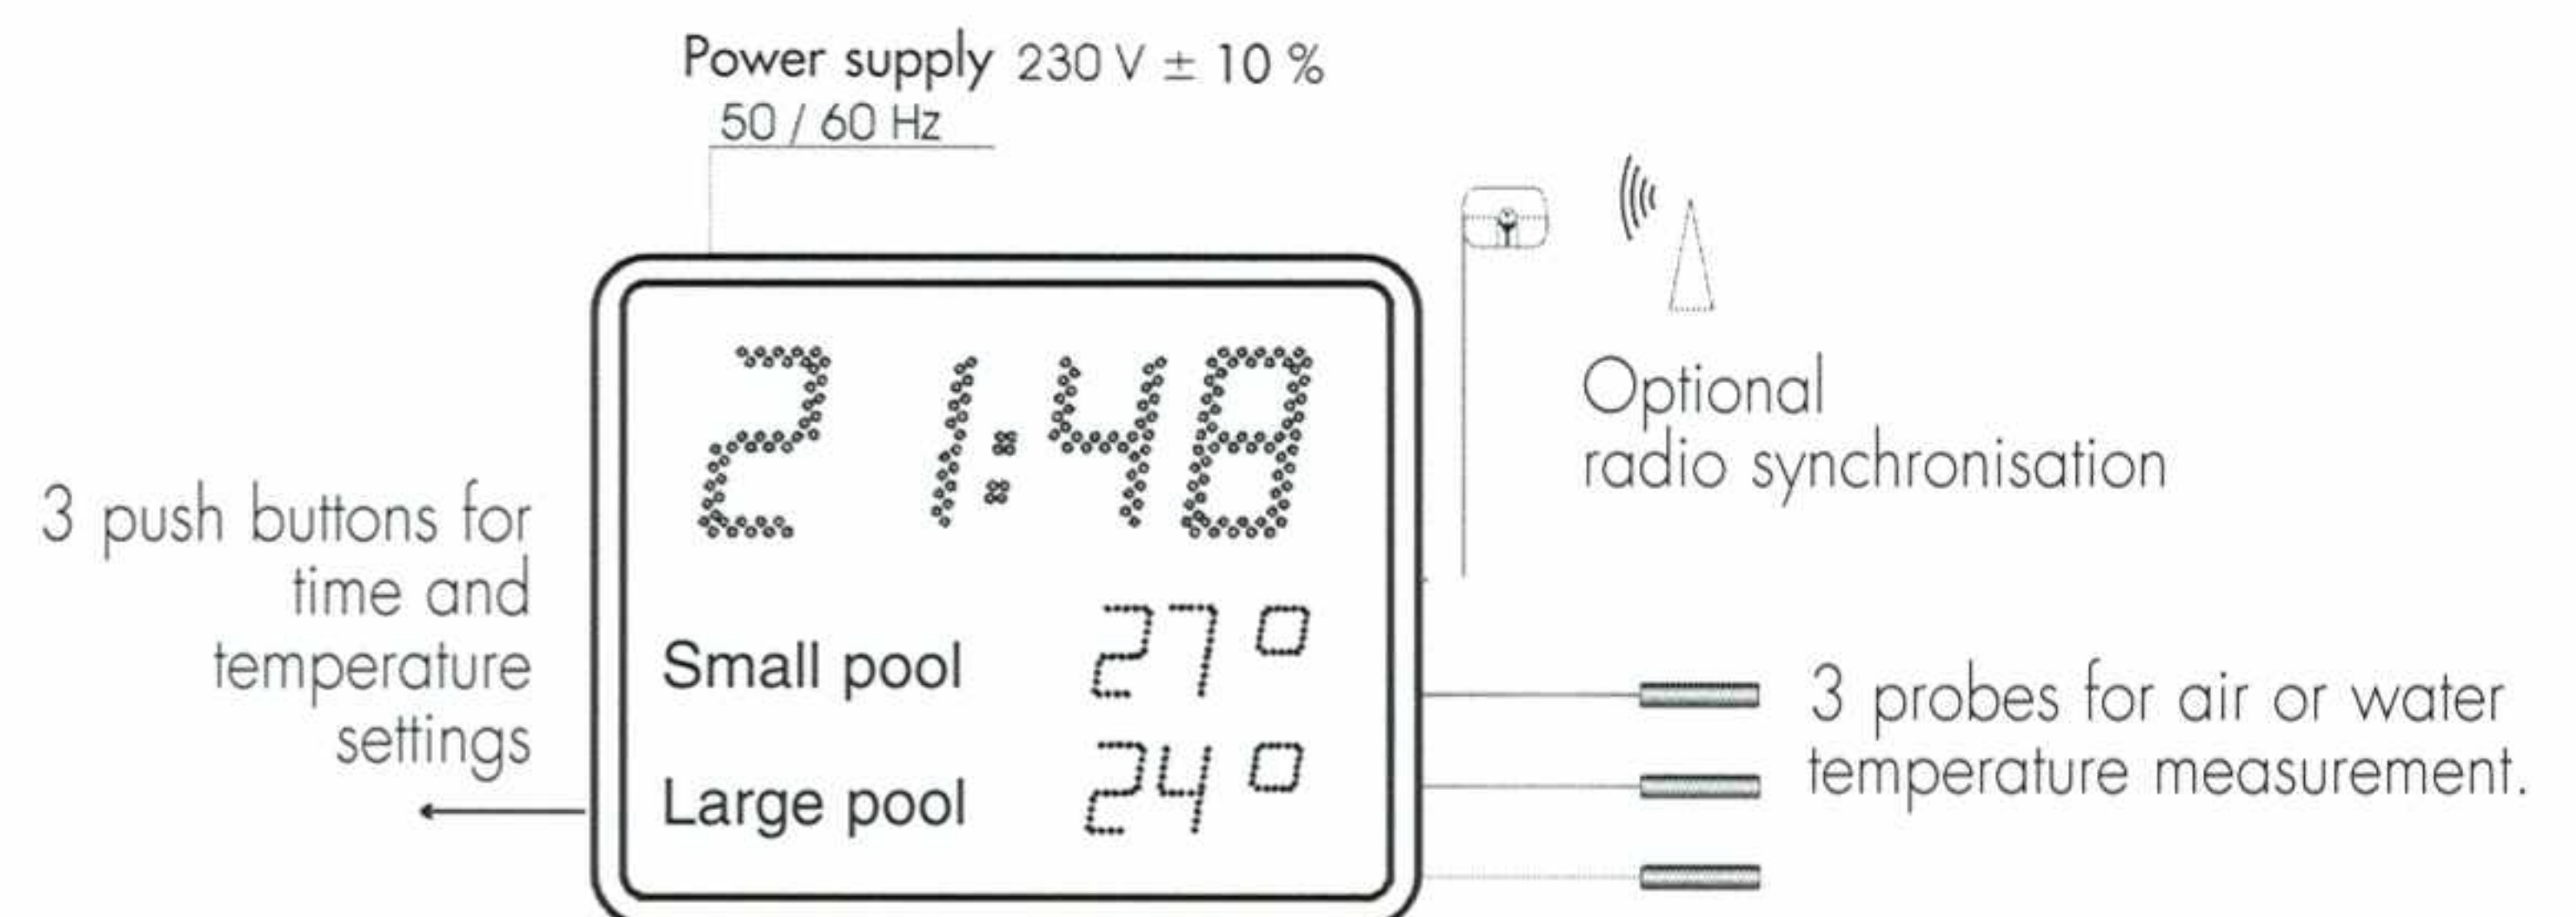

Electrical connections