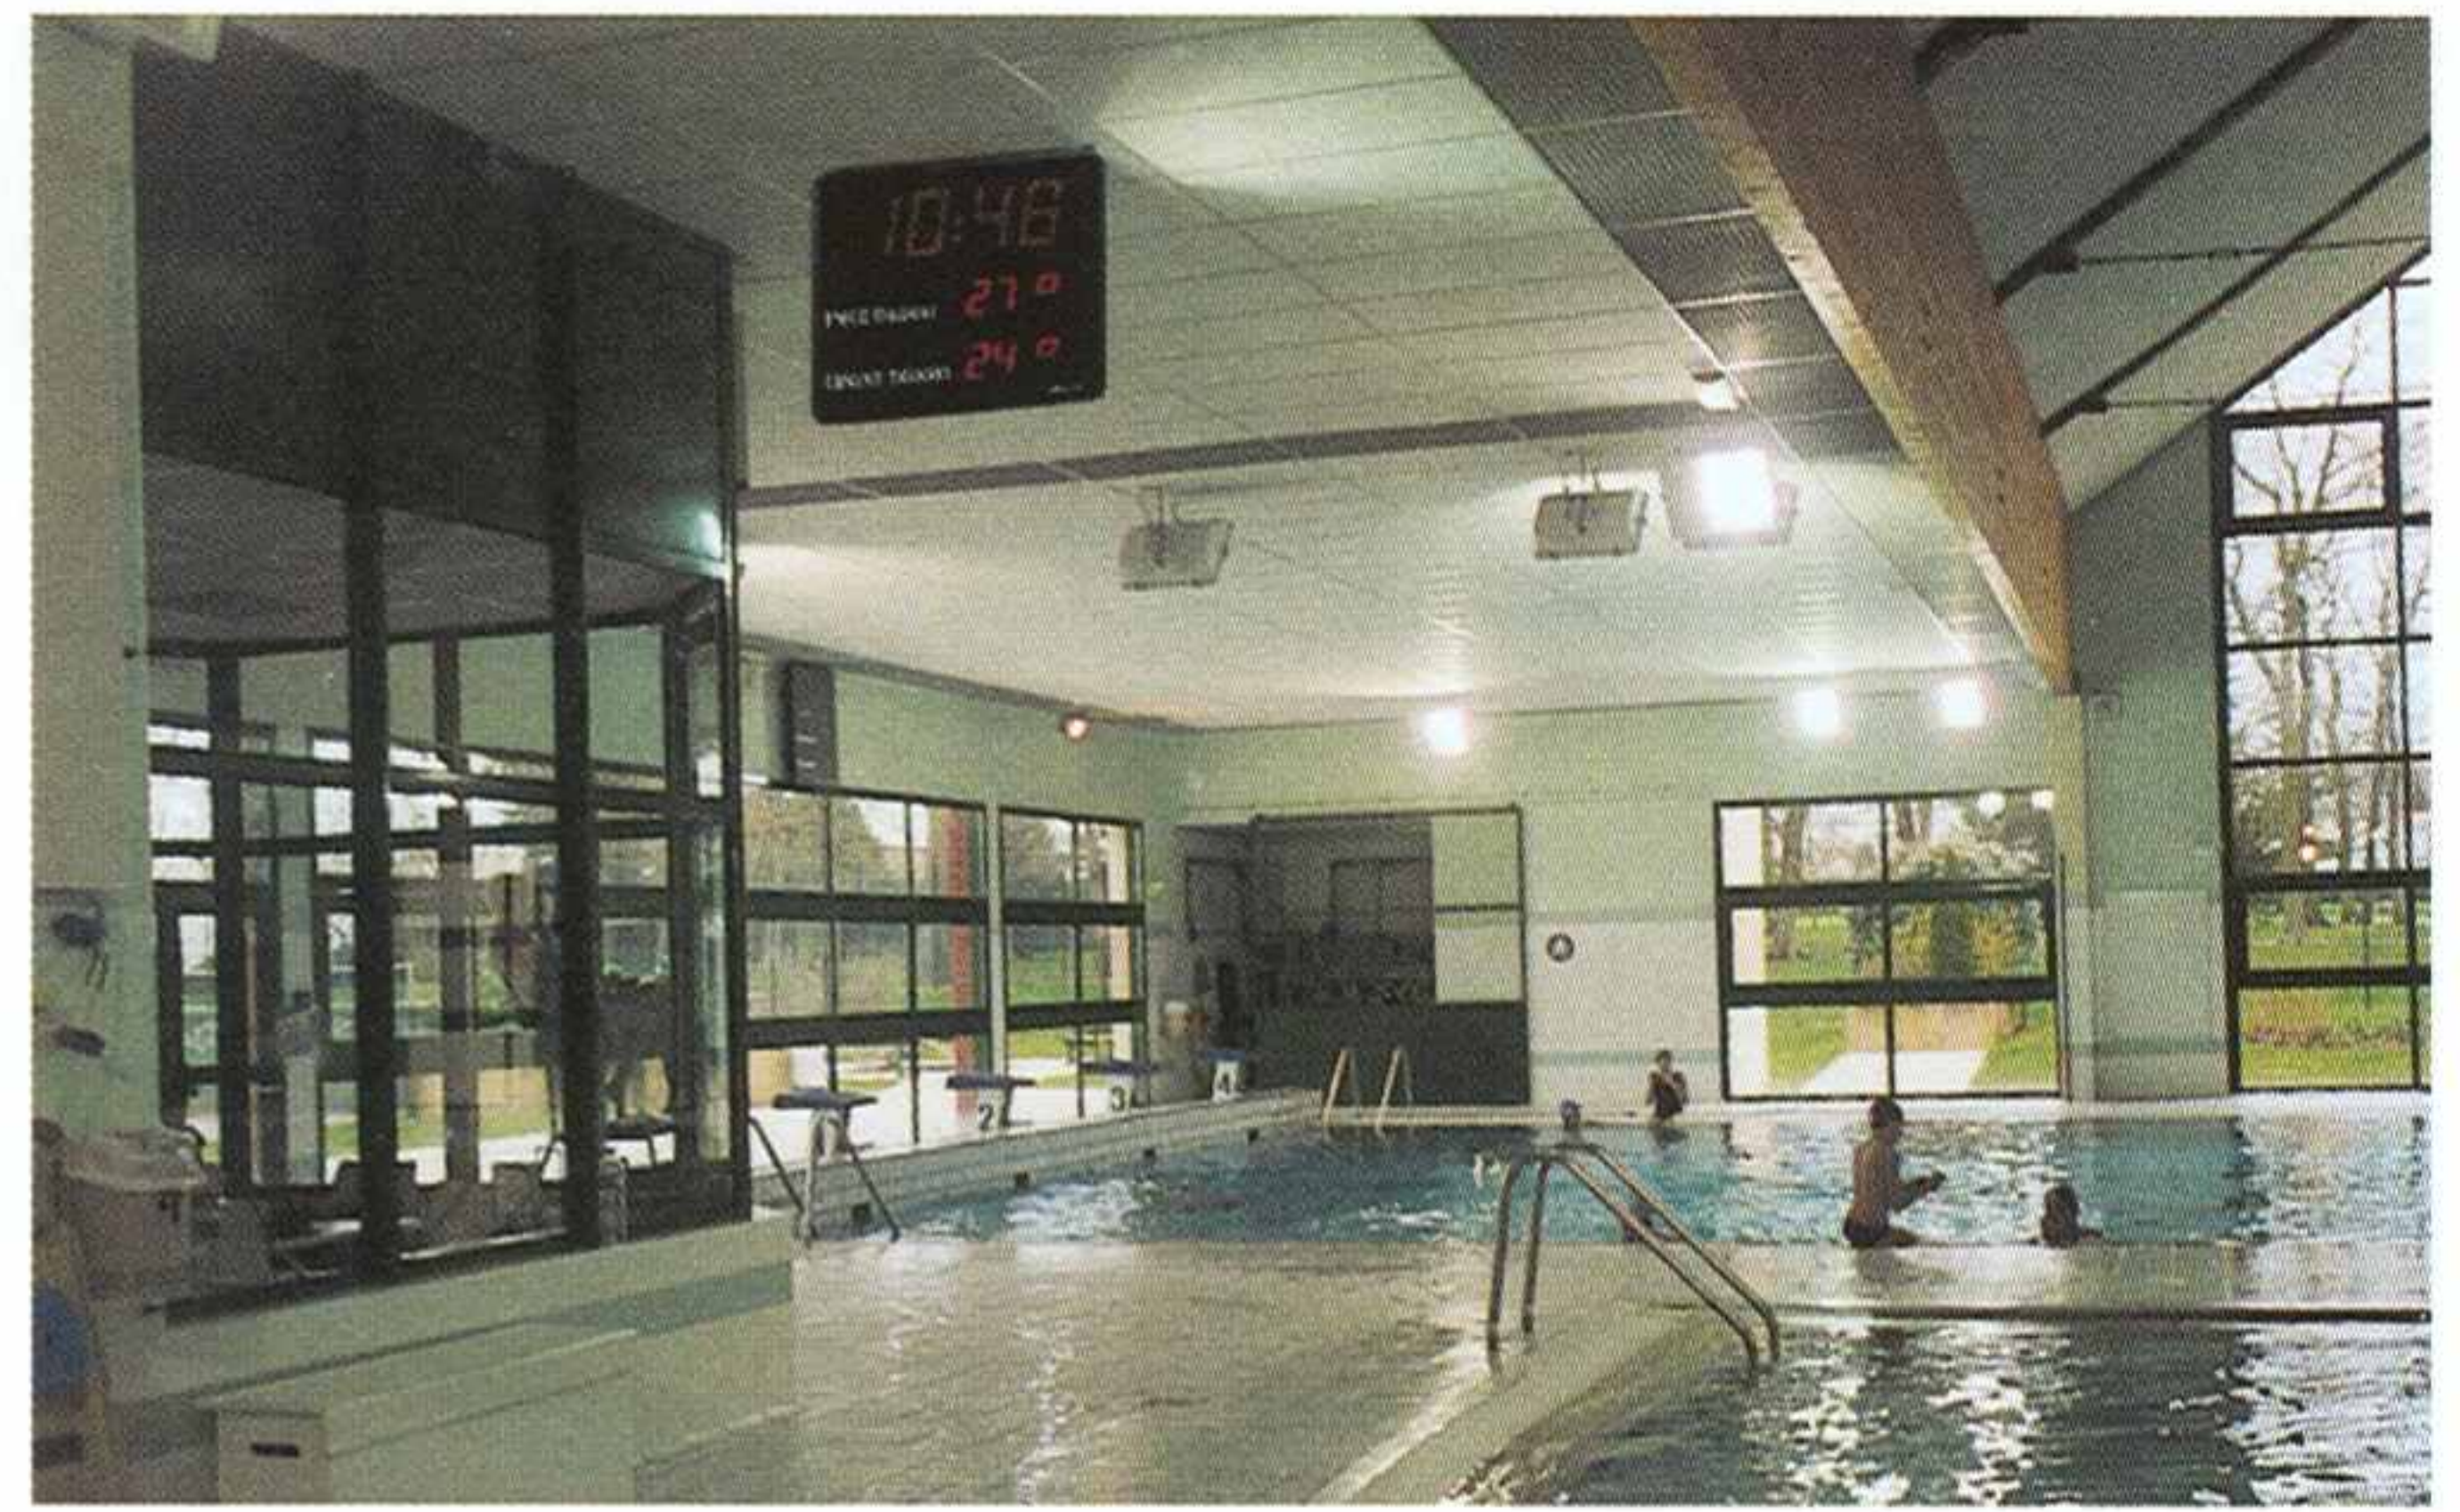

Aquastyle

**Air and water
temperature display**
for swimming pools

Bodet

Aquastyle

The Aquastyle display enhances both indoor and outdoor swimming pools. Installed in the pool area or in the main entrance, it can display the water temperature for 1 or 2 pools.

The Aquastyle provides :

- On the upper 12 cm display : permanent time or air temperature or alternate time/air temperature (every 3 seconds).
- On the two lower 7 cm displays : water temperature for 2 separate pools or water temperature for 1 pool and pool area air temperature.

N.B. : the Aquastyle is only available in the single sided version : each display using its own temperature probes.

Aquastyle for 2 pools

- Alternate display of time/air temperature
- Water temperature of 2 pools